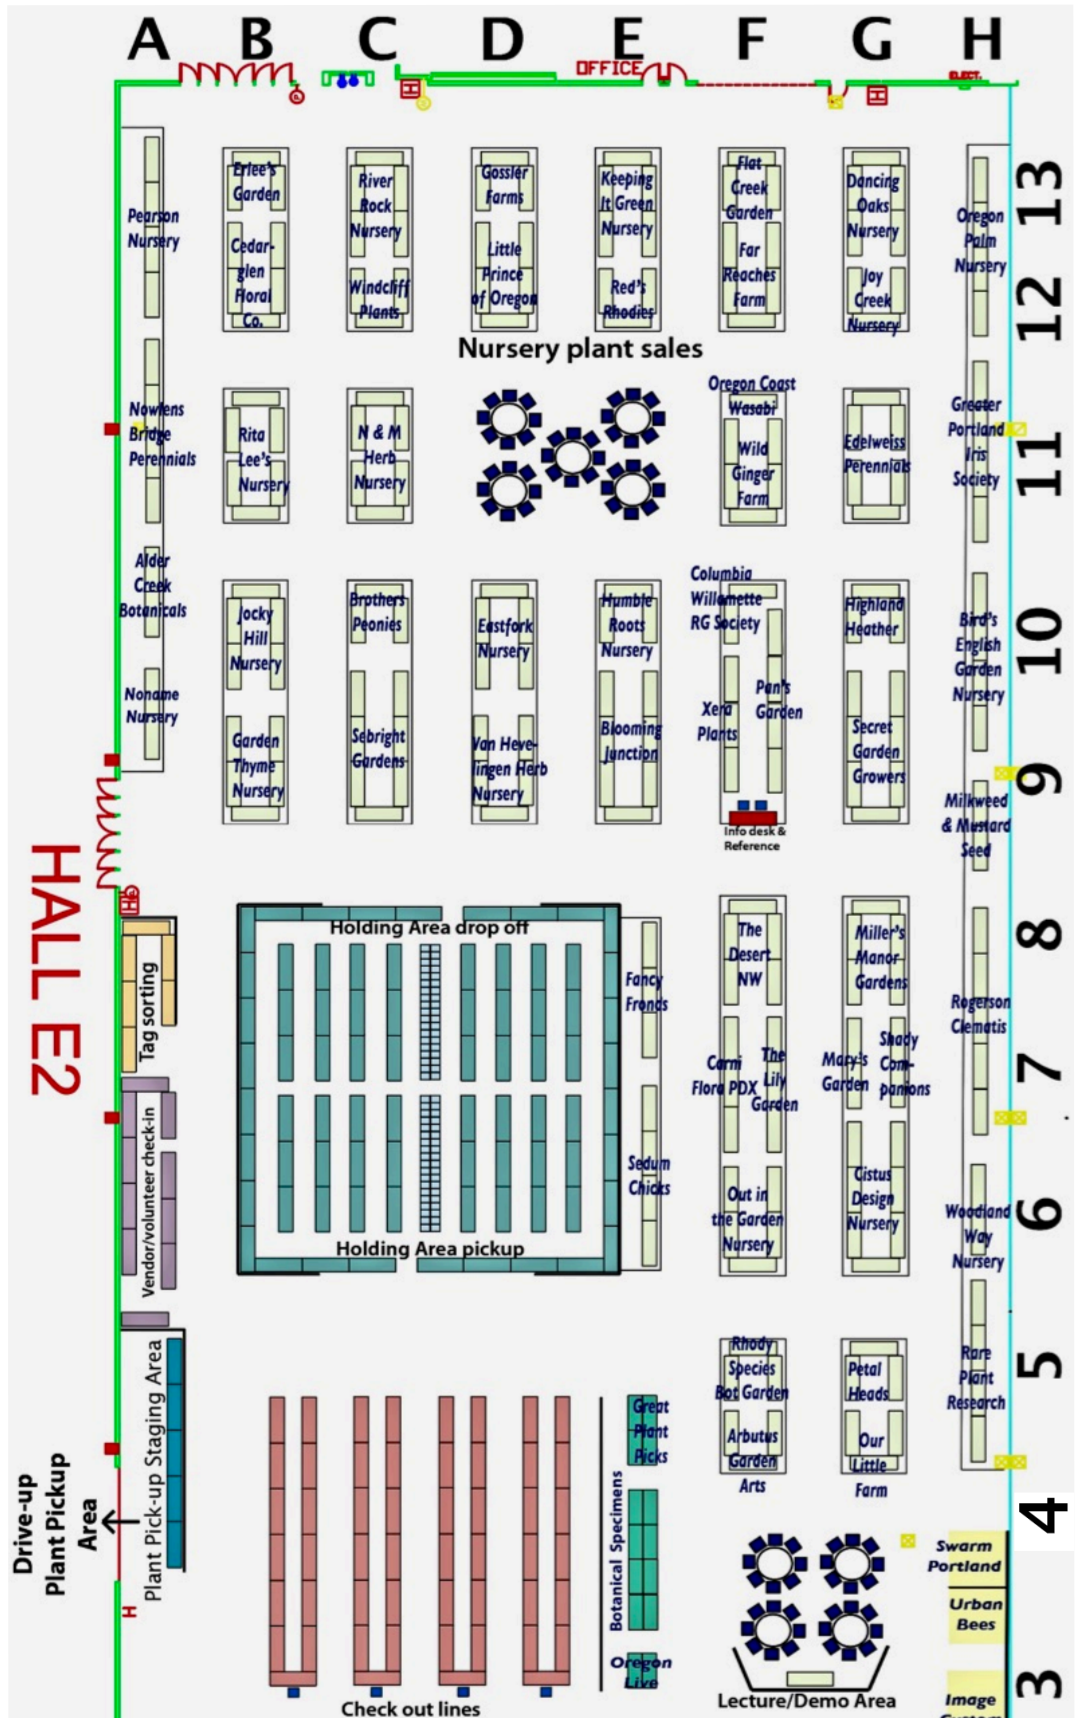

Hortlandia

THE HARDY PLANT SOCIETY OF OREGON'S
PLANT & GARDEN ART SALE

April 14 & 15, 2018
10am - 3pm
Portland EXPO
Center, Hall E

Useful information:

- Personal shopping assistance is available for persons with disabilities. Please ask the Greeters at the entrance to contact one of our personal shoppers to assist you.
- No strollers, wagons, carts, or pets
- Lost & found items will be held at the Volunteer check-in table
- A holding area is available for safekeeping your plants while you're shopping for more.
- Pay for your plants at the Check-out area; pay for your art purchases directly to the artists; pay for books at the books table.
- HPSO memberships can be purchased at the Book Sales tables.
- Your plants will be loaded into your car for you when you use our drive-through plant loading service provided by the South Salem High School Music Boosters. Tips are appreciated (but optional).

Map is continued on next page