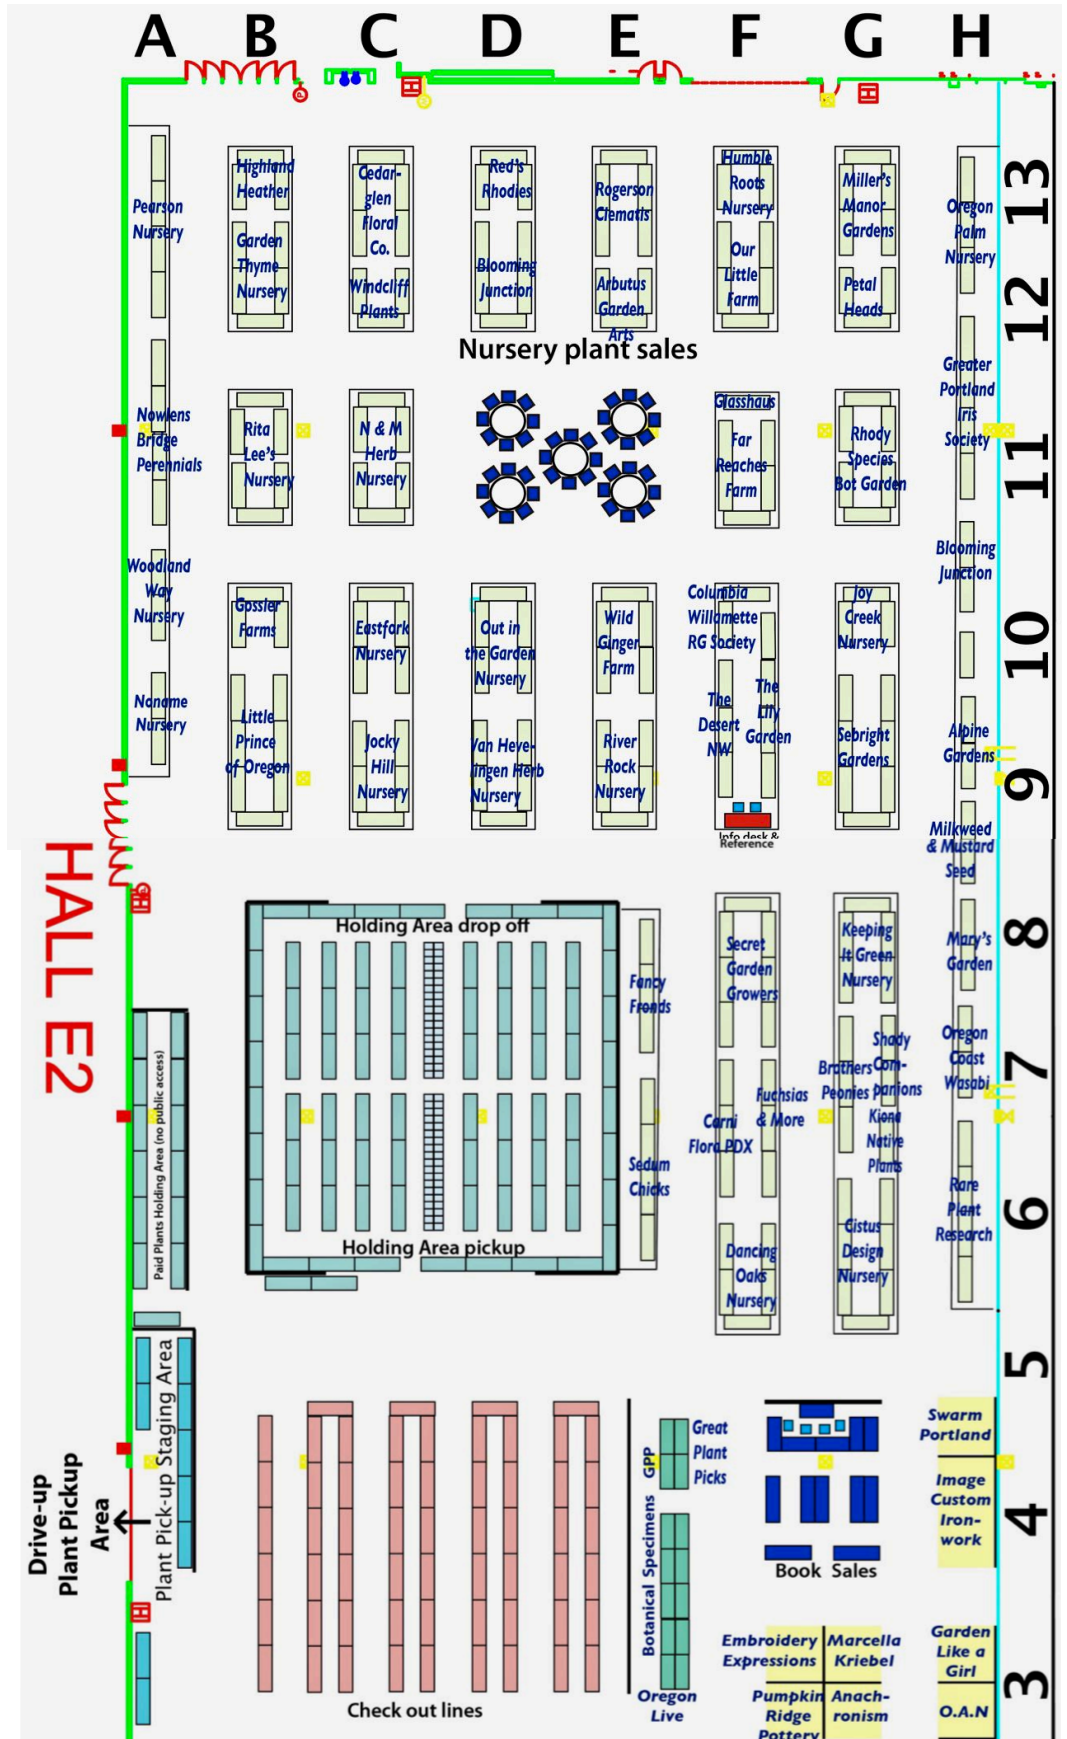

Hortlandia

THE HARDY PLANT SOCIETY OF OREGON'S
PLANT & GARDEN ART SALE

April 20 & 21, 2019
10am - 3pm
Portland EXPO
Center, Hall E

Useful information:

- Personal shopping assistance is available for persons with disabilities. Please ask the Greeters at the entrance to contact one of our personal shoppers to assist you.
- No strollers, wagons, carts, or pets
- Lost & found items will be held at the Volunteer check-in table
- A holding area is available for safekeeping your plants while you're shopping for more.
- Pay for your plants at the Check-out area; pay for your art purchases directly to the artists; pay for books at the books table.
- HPSO memberships can be purchased at the Book Sales tables.
- Your plants will be loaded into your car for you when you use our drive-through plant loading service provided by the South Salem High School Music Boosters. Tips are appreciated (but optional).