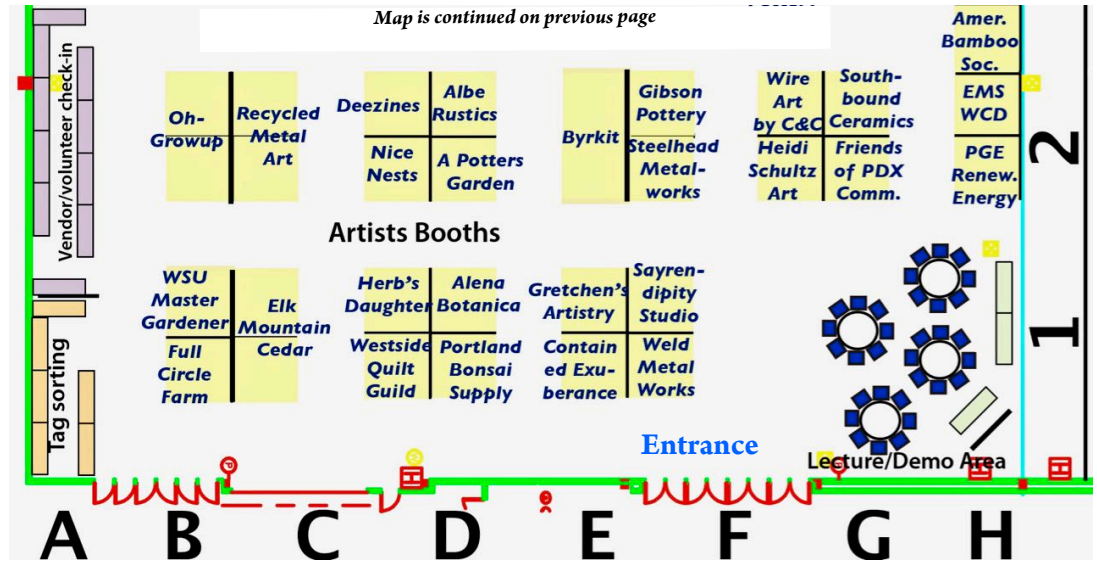

Hortlandia

THE HARDY PLANT SOCIETY OF OREGON'S
PLANT & GARDEN ART SALE

April 20 & 21, 2019
10am - 3pm
Portland EXPO
Center, Hall E

Useful information:

- Personal shopping assistance is available for persons with disabilities. Please ask the Greeters at the entrance to contact one of our personal shoppers to assist you.
- No strollers, wagons, carts, or pets
- Lost & found items will be held at the Volunteer check-in table
- A holding area is available for safekeeping your plants while you're shopping for more.
- Pay for your plants at the Check-out area; pay for your art purchases directly to the artists; pay for books at the books table.
- HPSO memberships can be purchased at the Book Sales tables.
- Your plants will be loaded into your car for you when you use our drive-through plant loading service provided by the South Salem High School Music Boosters. Tips are appreciated (but optional).

Map is continued on next page

Loc	Artists & Others
D-2	A Potter's Garden
D-2	Albe Rustic Furniture
D-1	Alena Botanica
H-2	American Bamboo Soc.
G-3	Anachronism
E-2	Byrkit
E-1	Contained Exuberance
C-2	Deezines
B-1	Elk Mountain Cedar
F-3	Embroidery Expressions
H-2	E.M.S.W.C.D
G-2	Friends of Portland Comm Gardens
B-1	Full Circle Farm
H-3	Garden Like A Girl
E-2	Gibson Pottery
E-4	Great Plant Picks
E-1	Gretchen's Artistry
F-2	Heidi Schultz Art
C-1	Herb's Daughter
H-4	Image Custom Ironwork
G-3	Marcella Kriebel
C-2	Nice Nests
B-2	Oh-Growup
H-3	OR Assoc of Nurseries
E-3	Oregon Live
H-2	PGE Renewable Power
D-1	Portland Bonsai Supply
F-3	Pumpkin Ridge Pottery
B-2	Recycled Metal Art
E-1	Sayrendipity Studios
G-2	Southbound Ceramics
E-2	Steelhead Metalworks
H-5	Swarm Portland
E-1	Weld Metal Works
C-1	Westside Quilt Guild
B-1	WSU Master Gardeners
F-2	Wire Art by CC