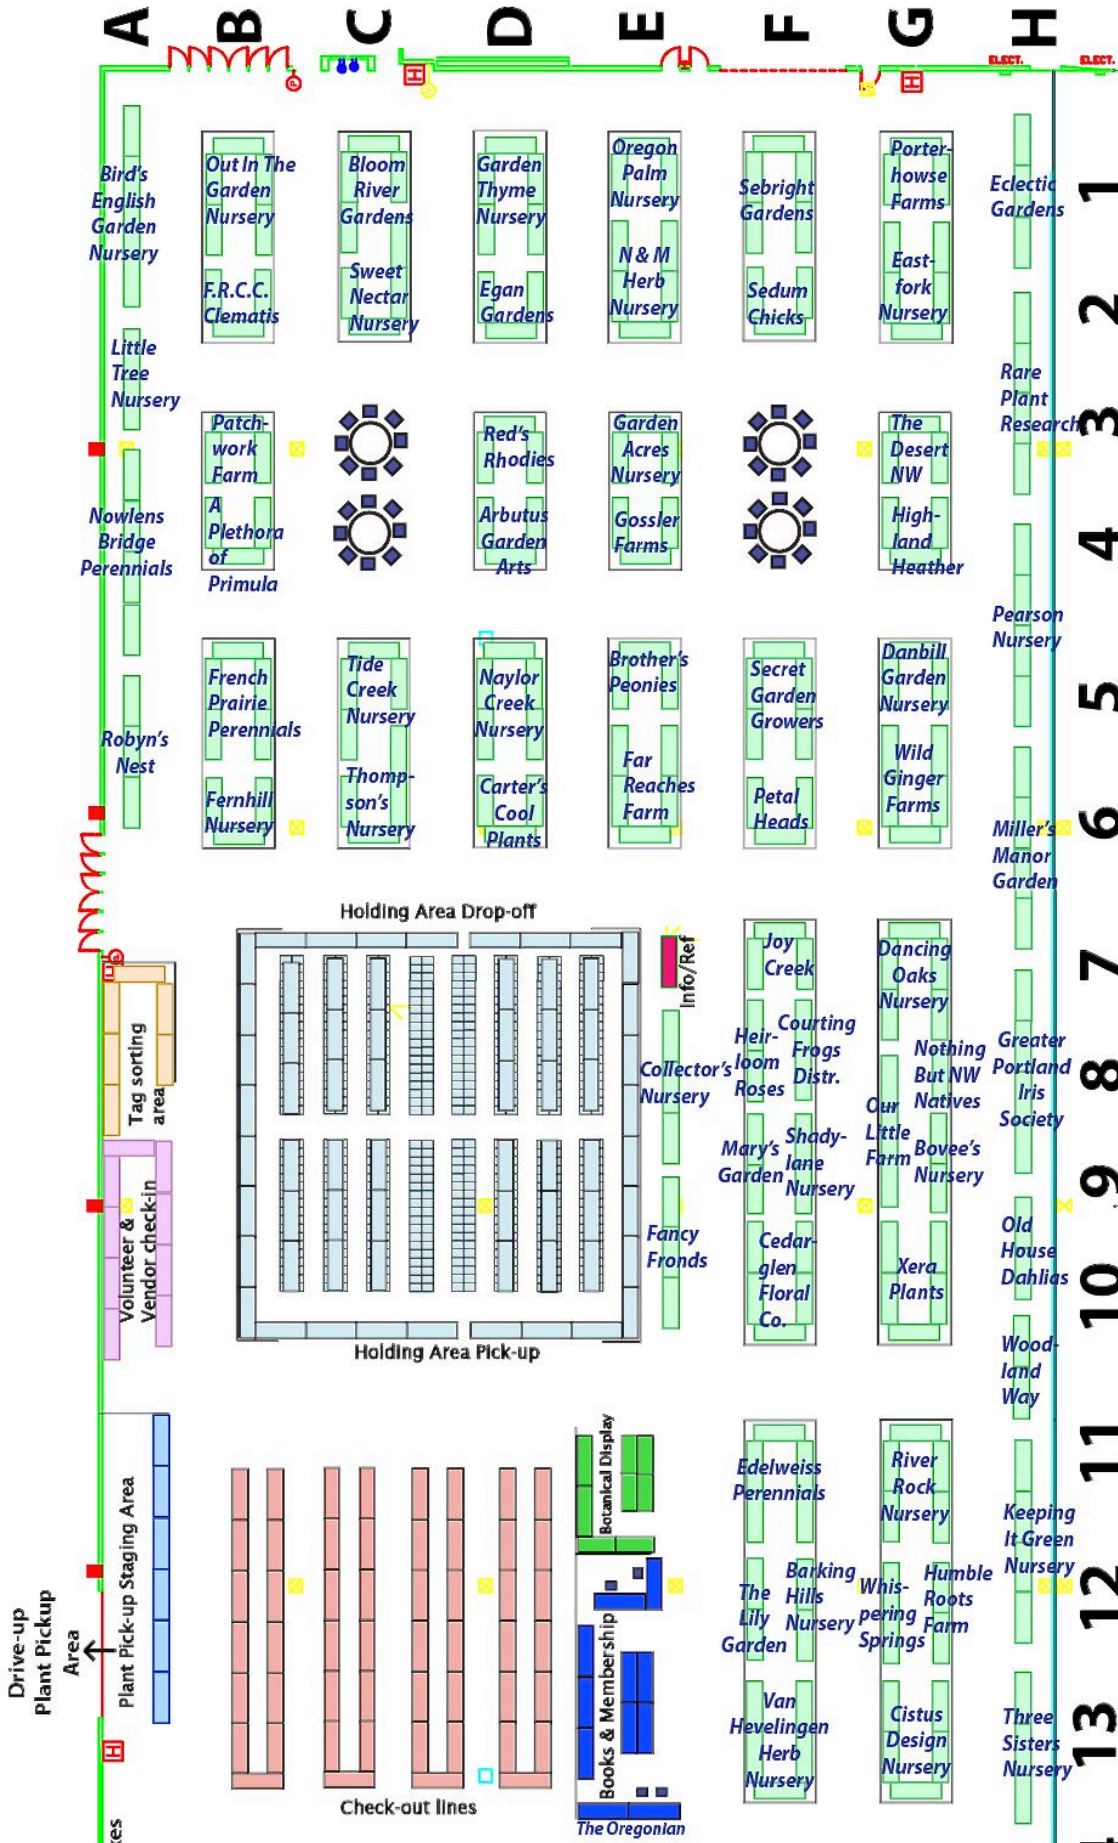

**Hortlandia**  
 THE HARDY PLANT SOCIETY OF OREGON'S  
 PLANT & GARDEN ART SALE

**April 13 & 14, 2013**  
**10am - 3pm**  
**Portland EXPO**  
**Center,**  
**Hall E**

- Helpful information:**
- Personal shopping assistance is available for persons with disabilities. Please ask the Greeters at the entrance to contact one of our personal shoppers to assist you.
  - No strollers, wagons, carts, or pets
  - Lost & found items will be held at the Volunteer check-in table
  - A holding area is available for safekeeping your plants while you're shopping for more.
  - Pay for your plants at the Check-out area; pay for your art purchases directly to the artists; pay for books at the books table.
  - HPSO memberships can be purchased at the Book Sales tables.
  - Your plants will be loaded into your car for you when you use our drive-through plant loading service provided by the South Salem High School Music Boosters. Tips are appreciated (but optional).

Map is continued on reverse side