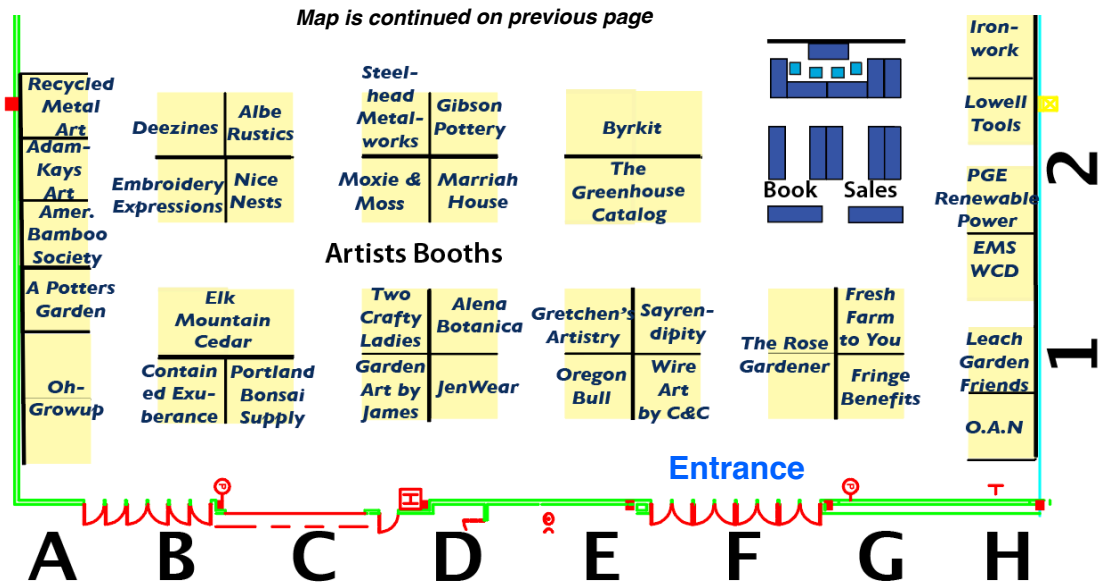

Hortlandia

THE HARDY PLANT SOCIETY OF OREGON'S
PLANT & GARDEN ART SALE

April 14 & 15, 2018
10am - 3pm
Portland EXPO
Center, Hall E

Useful information:

- Personal shopping assistance is available for persons with disabilities. Please ask the Greeters at the entrance to contact one of our personal shoppers to assist you.
- No strollers, wagons, carts, or pets
- Lost & found items will be held at the Volunteer check-in table
- A holding area is available for safekeeping your plants while you're shopping for more.
- Pay for your plants at the Check-out area; pay for your art purchases directly to the artists; pay for books at the books table.
- HPSO memberships can be purchased at the Book Sales tables.
- Your plants will be loaded into your car for you when you use our drive-through plant loading service provided by the South Salem High School Music Boosters. Tips are appreciated (but optional).

Map is continued on next page

Loc	Artists & Others
A-1	A Potter's Garden
A-2	Adamkaysart
C-2	Albe Rustic Furniture
D-1	Alena Botanica
A-2	American Bamboo Soc.
E-2	Byrkit
B-1	Contained Exuberance
B-2	Deezines
B-1	Elk Mountain Cedar
B-2	Embroidery Expressions
H-2	E.M.S.W.C.D
G-1	Farm Fresh to You
G-1	Fringe Benefits Weaving
D-1	Garden Art by James
D-2	Gibson Pottery
E-5	Great Plant Picks
E-1	Gretchen's Artistry
H-3	Image Custom Ironwork
D-1	JenWear
H-1	Leach Garden Friends
H-2	Lowell's Tools
D-2	Marriah House
D-2	Moxie & Moss Workwear
C-2	Nice Nests
A-1	Oh-Growup
H-1	OR Assoc of Nurseries
E-3	Oregon Live
H-2	PGE Renewable Power
C-1	Portland Bonsai Supply
A-2	Recycled Metal Art
F-1	Sayrendipity Studios
D-2	Steelhead Metalworks
H-4	Swarm Portland
E-2	The Greenhouse Catalog
F-1	The Rose Gardener
D-1	Two Crafty Ladies
H-4	Urban Bees & Gardens
E-1	Warner Valley Compost (Oregon Bull)
F-1	Wire Art by CC