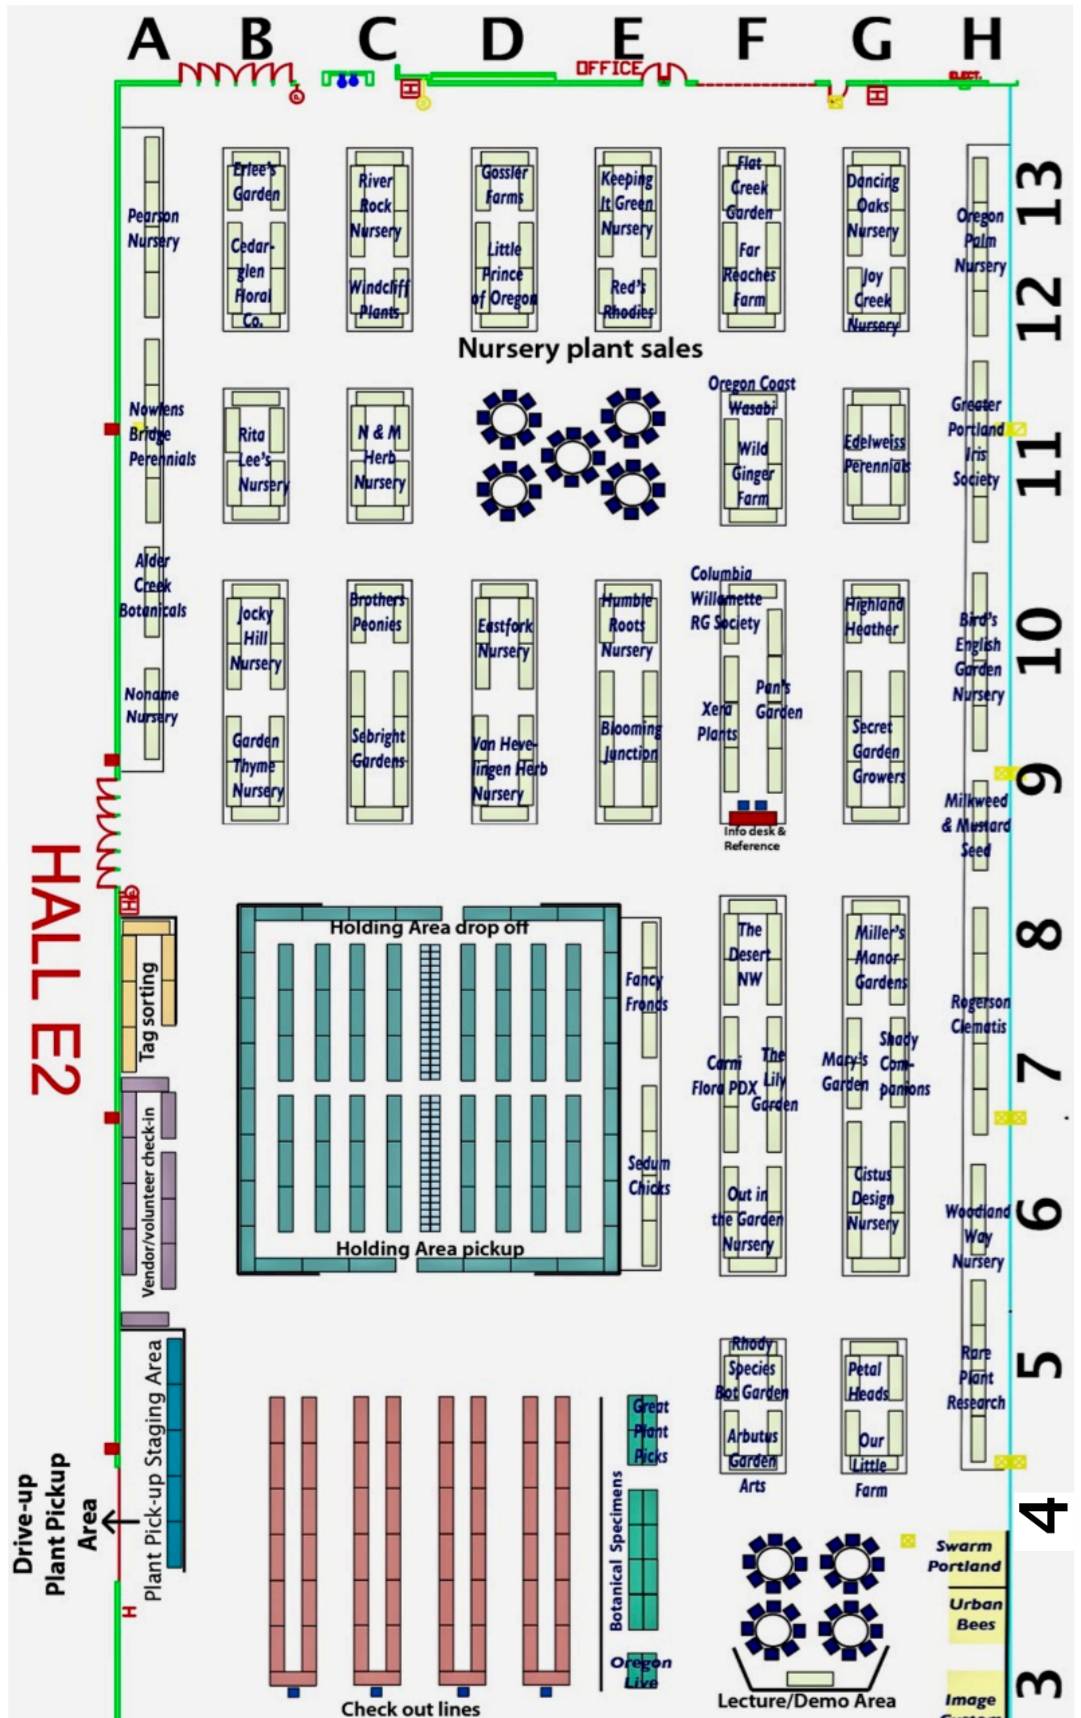

Hortlandia

THE HARDY PLANT SOCIETY OF OREGON'S
PLANT & GARDEN ART SALE

April 14 & 15, 2018
10am - 3pm
Portland EXPO
Center, Hall E

Useful information:

- Personal shopping assistance is available for persons with disabilities. Please ask the Greeters at the entrance to contact one of our personal shoppers to assist you.
- No strollers, wagons, carts, or pets
- Lost & found items will be held at the Volunteer check-in table
- A holding area is available for safekeeping your plants while you're shopping for more.
- Pay for your plants at the Check-out area; pay for your art purchases directly to the artists; pay for books at the books table.
- HPSO memberships can be purchased at the Book Sales tables.
- Your plants will be loaded into your car for you when you use our drive-through plant loading service provided by the South Salem High School Music Boosters. Tips are appreciated (but optional).

Map is continued on next page

Loc	Artists & Others
A-1	A Potter's Garden
A-2	Adamkaysart
C-2	Albe Rustic Furniture
D-1	Alena Botanica
A-2	American Bamboo Soc.
E-2	Byrkit
B-1	Contained Exuberance
B-2	Deezines
B-1	Elk Mountain Cedar
B-2	Embroidery Expressions
H-2	E.M.S.W.C.D
G-1	Farm Fresh to You
G-1	Fringe Benefits Weaving
D-1	Garden Art by James
D-2	Gibson Pottery
E-5	Great Plant Picks
E-1	Gretchen's Artistry
H-3	Image Custom Ironwork
D-1	JenWear
H-1	Leach Garden Friends
H-2	Lowell's Tools
D-2	Marriah House
D-2	Moxie & Moss Workwear
C-2	Nice Nests
A-1	Oh-Growup
H-1	OR Assoc of Nurseries
E-3	Oregon Live
H-2	PGE Renewable Power
C-1	Portland Bonsai Supply
A-2	Recycled Metal Art
F-1	Sayrendipity Studios
D-2	Steelhead Metalworks
H-4	Swarm Portland
E-2	The Greenhouse Catalog
F-1	The Rose Gardener
D-1	Two Crafty Ladies
H-4	Urban Bees & Gardens
E-1	Warner Valley Compost (Oregon Bull)
F-1	Wire Art by CC